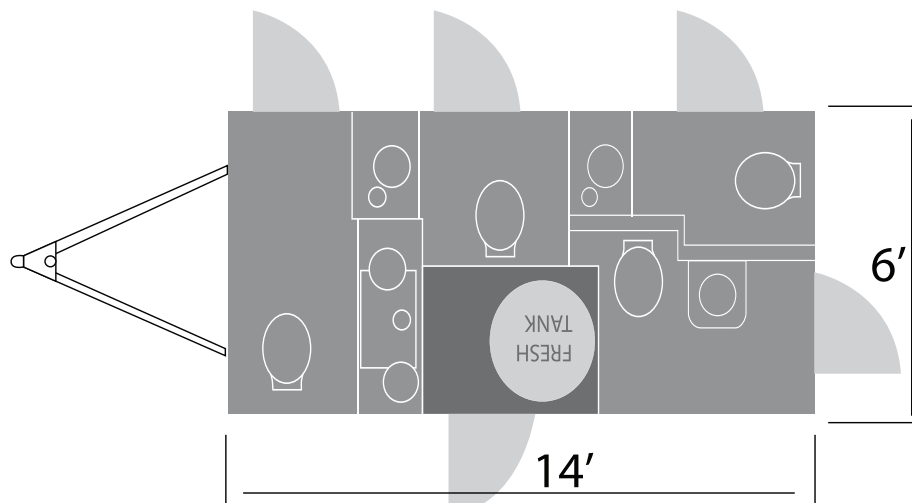

# madero rentals

Luxury Restroom Trailers

323-204-7978

14' | 4-Station Trailer

## Specifications

No. of Stations	4	Fresh Tank	200 gal.
Length/w tongue	14'   19'	Waste Tank	440 gal.
Width/w steps	8'5"   9'6"	Weight	5,280 lbs.
Height/w AC	11'3"	Axle torsion	7,000 lb.

4146 Beverly Blvd. Los Angeles CA. 90004